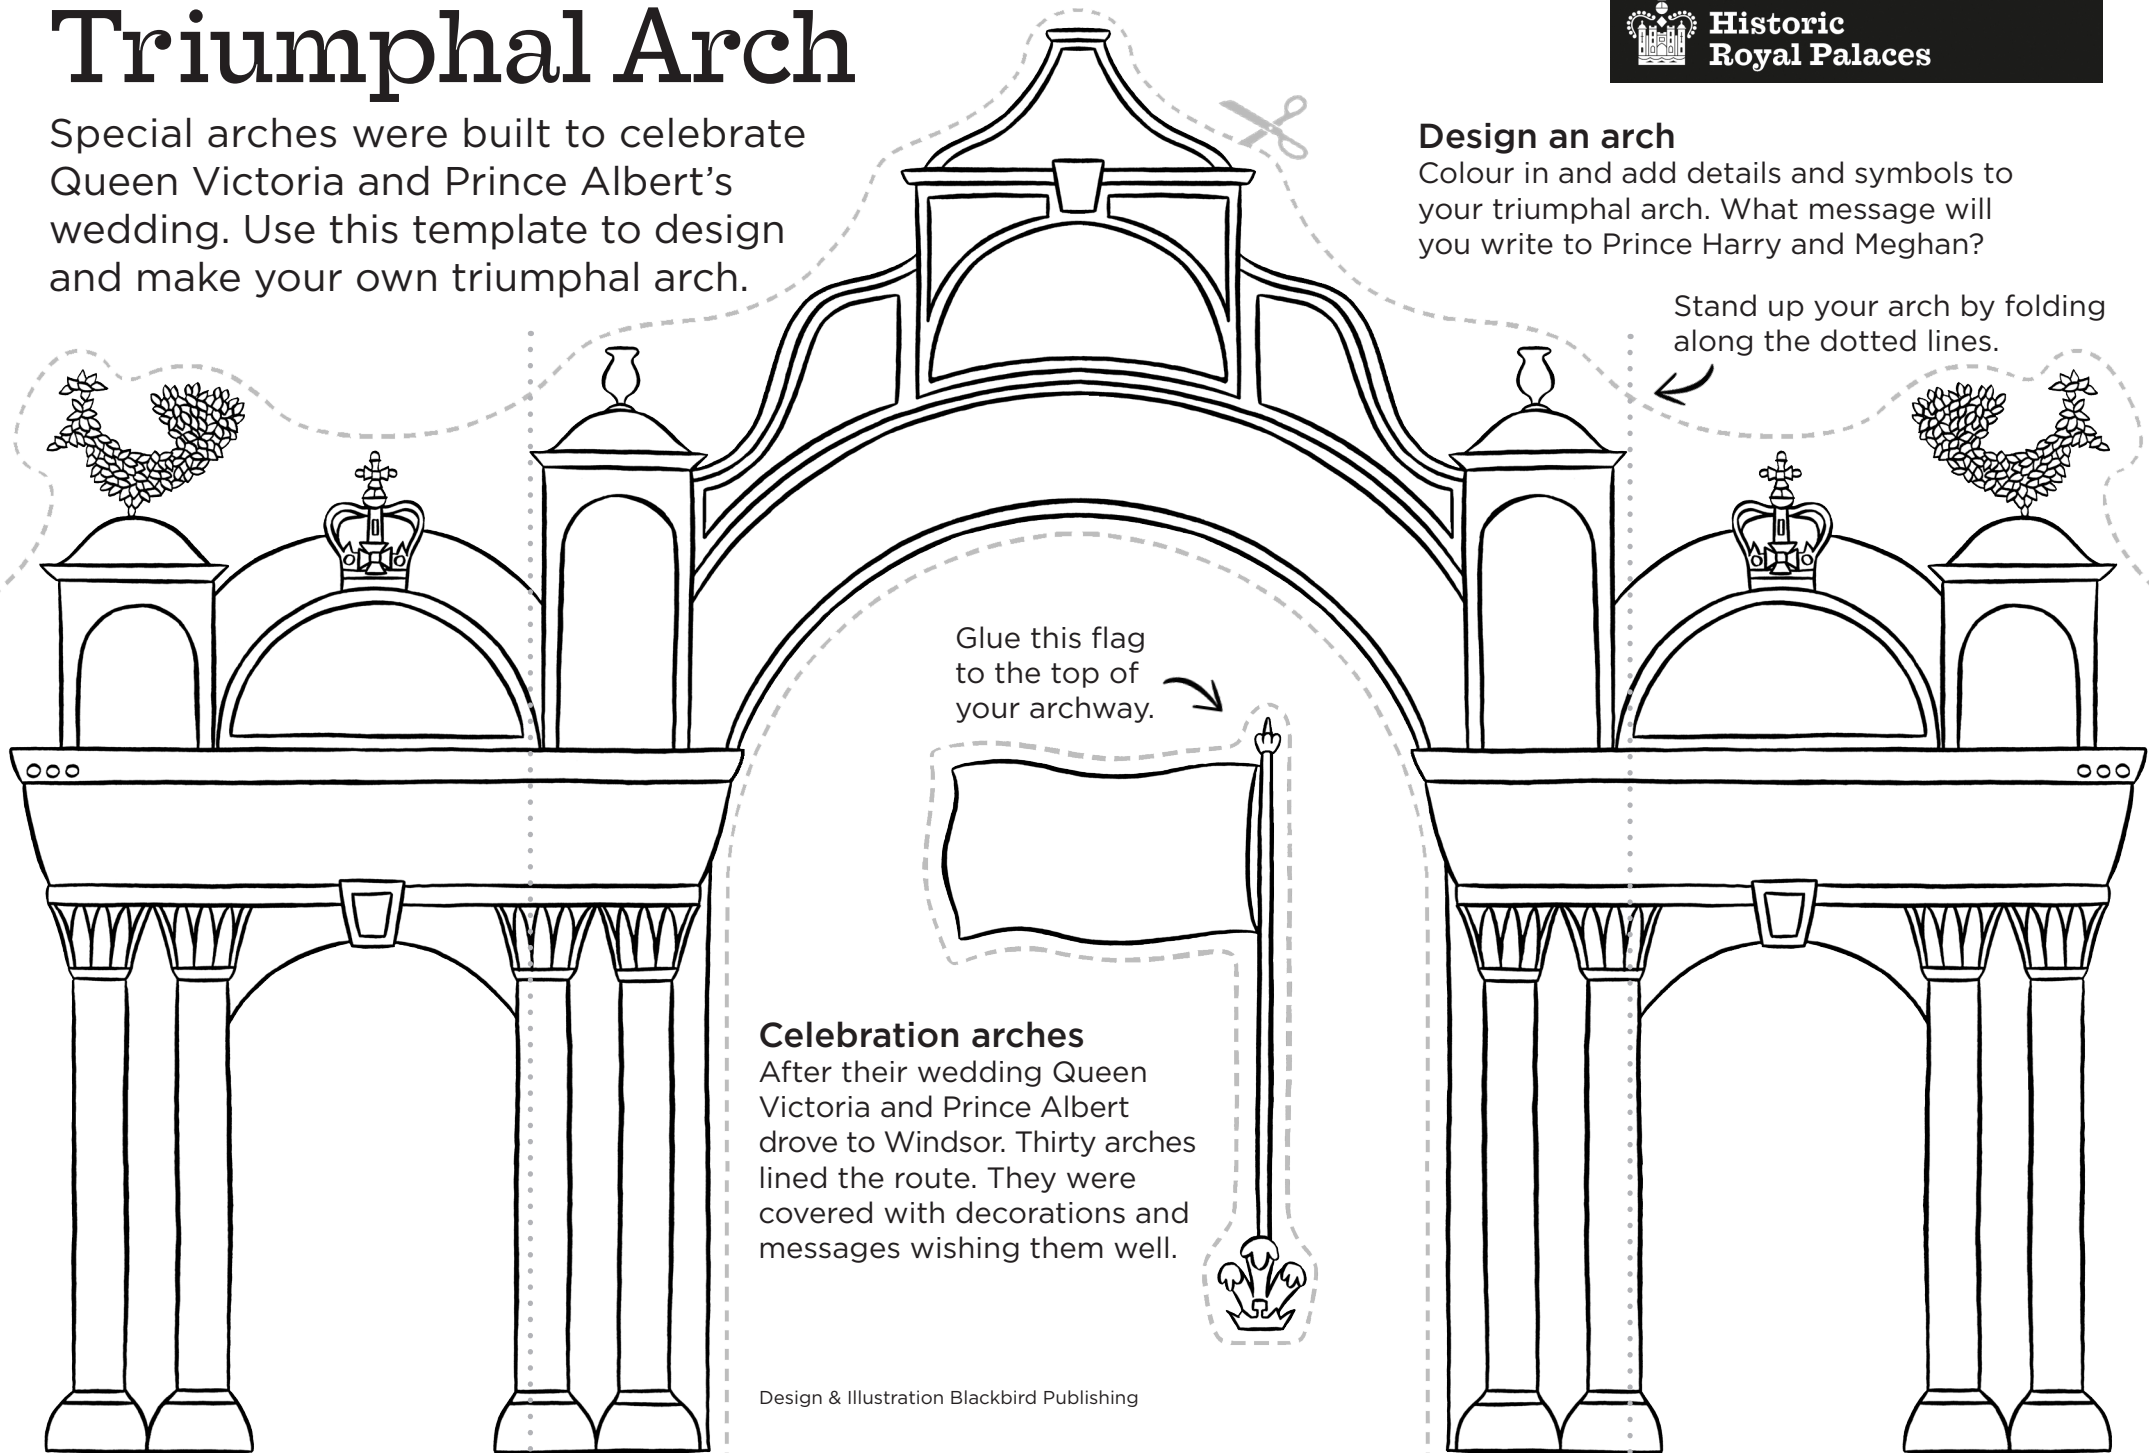

Triumphal Arch

Special arches were built to celebrate Queen Victoria and Prince Albert's wedding. Use this template to design and make your own triumphal arch.

Historic
Royal Palaces

Design an arch

Colour in and add details and symbols to your triumphal arch. What message will you write to Prince Harry and Meghan?

Stand up your arch by folding along the dotted lines.

Glue this flag
to the top of
your archway.

Celebration arches

After their wedding Queen Victoria and Prince Albert drove to Windsor. Thirty arches lined the route. They were covered with decorations and messages wishing them well.