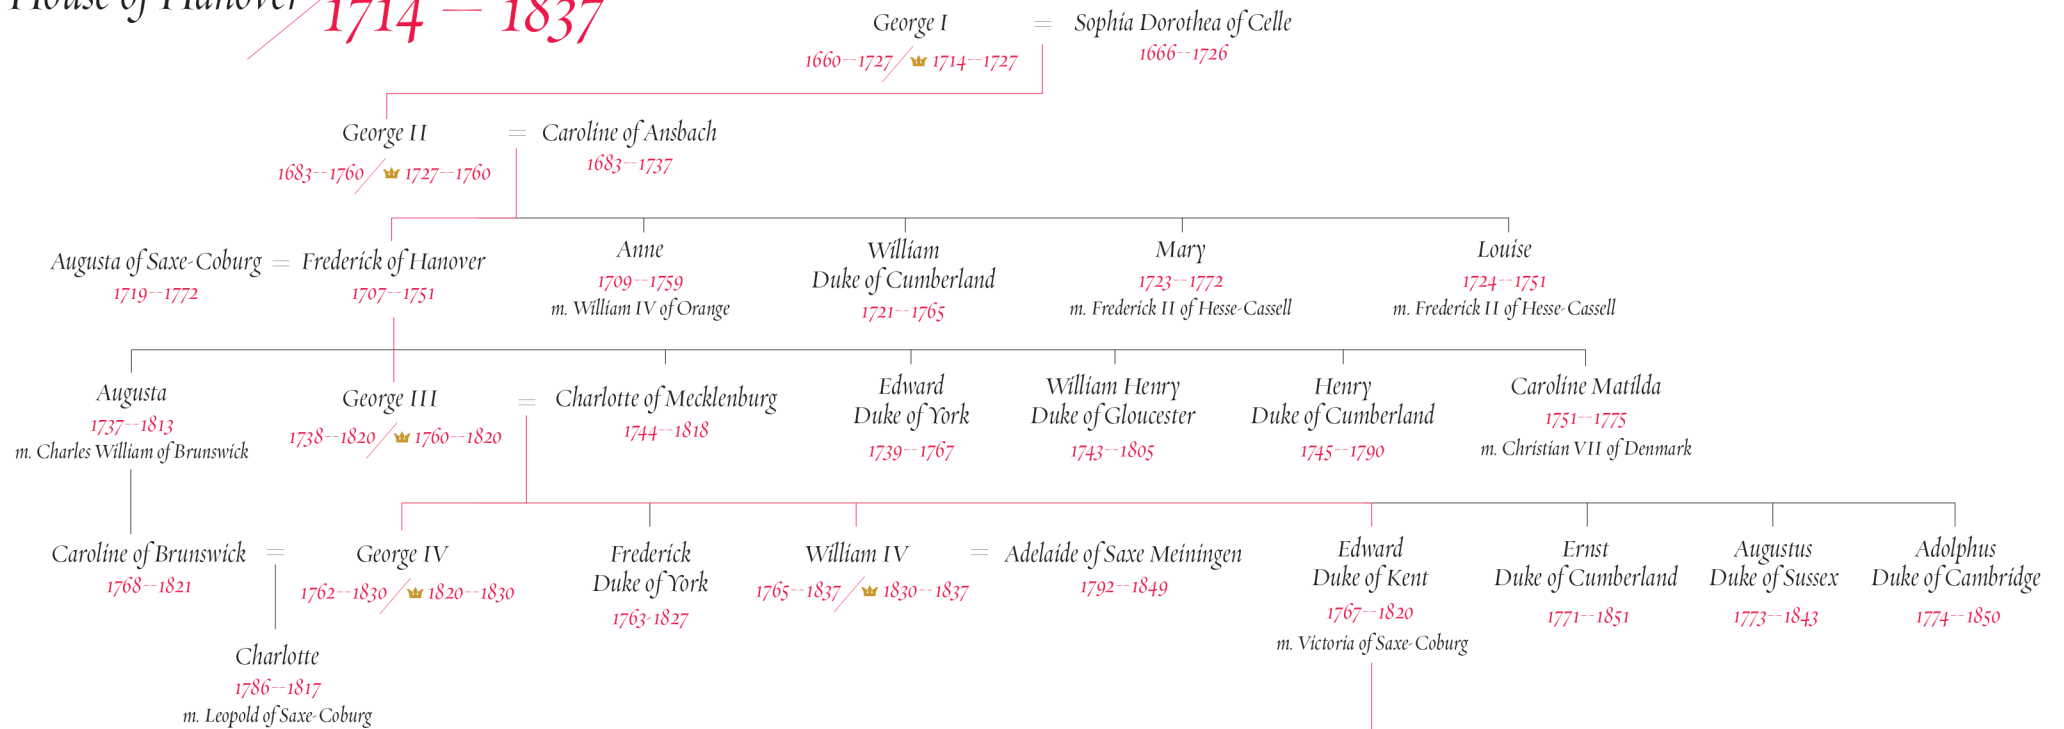

# House of Hanover 1714 – 1837

# House of Saxe-Coburg & Gotha 1837 – 1917

House of Windsor Family Tree